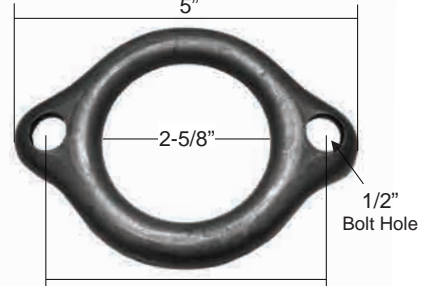

A. 8031 M. SF032
R. SF67032 W. 31873

STYLE 5

15043

15043

FORD

5-1/8"