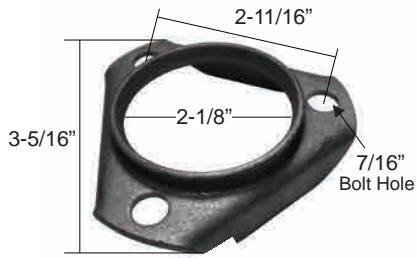

OEM Style Flanges

15002

15002

GM

A. 8780 M. SF012
R. SF67012 W. 31803

STYLE 1

15113

15113

GM