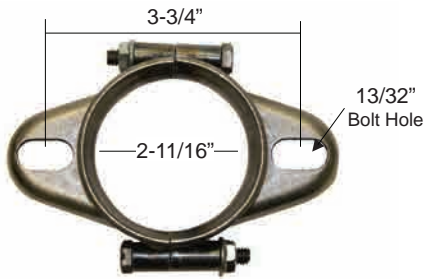

A. N/A M. F102B
R. SF36086 W. 36130

STYLE 3

15044

15044

CHRYSLER/JEEP