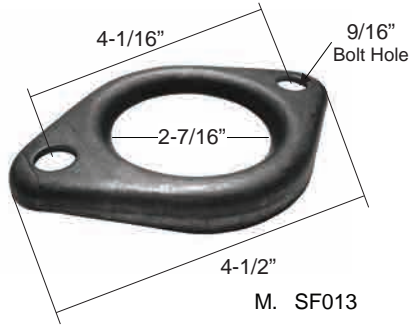

OEM Style Flanges

15003

15003

GM

A. 8778
R. SF67013

M. SF013
W. 31857

STYLE 4

15004

15004

CHRYSLER/GM